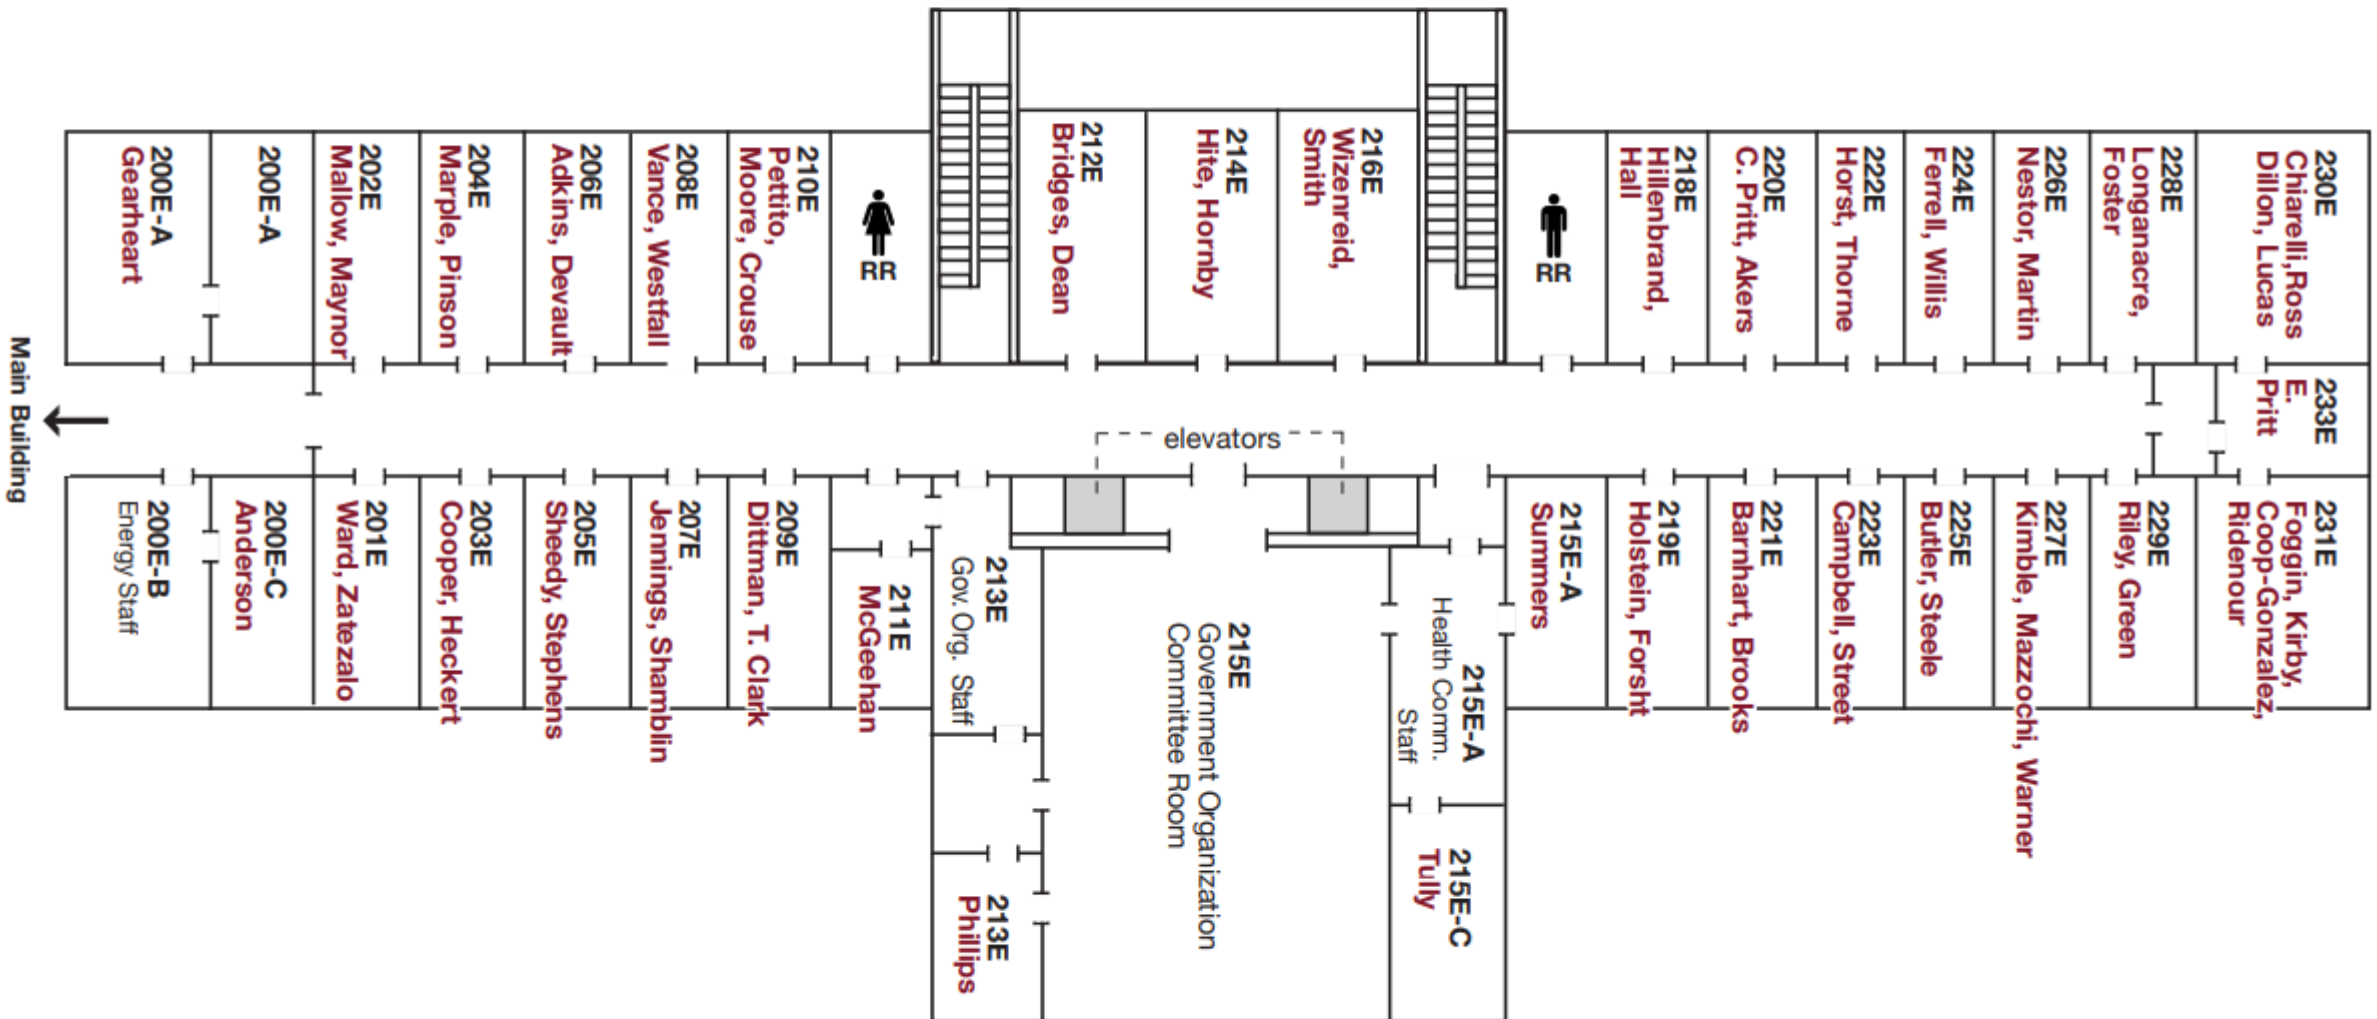

# WEST VIRGINIA STATE CAPITOL MAPS

## Main Building - Basement

## East Wing - Second Floor - House of Delegates