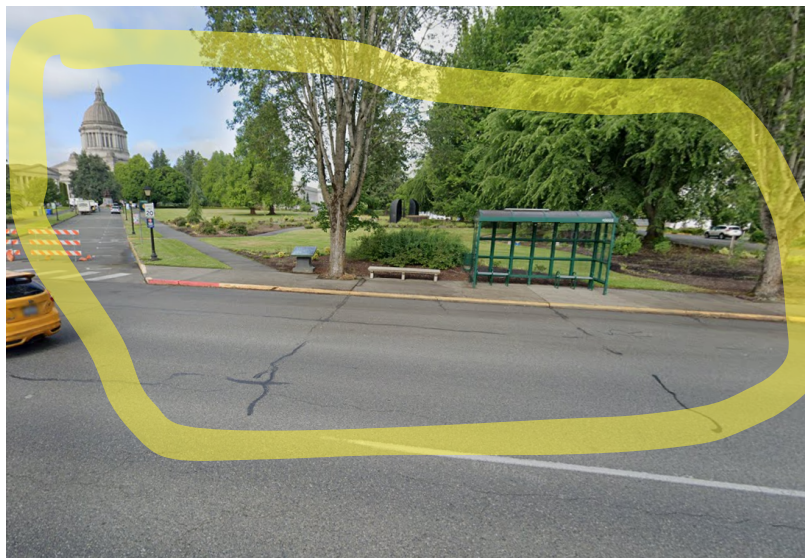

How: Navigating to the Capitol & Back

Best 4 min 15 min 16 min 5 min

Capital Buildings & Grounds, 210 11th Av

DoubleTree by Hilton Hotel Olympia, 415

Leave now Options

Send directions to your phone

via Columbia St SW 15 min 0.7 mile

3:23 PM—3:36 PM 13 min

3:26 PM from Capitol Way at Union Ave

6 min every 12 min

Details

Explore nearby DoubleTree by Hilton Hotel Olympia

- Walk 2.5 blocks to **Capitol Way & St. Ave** (stops every 12/15 min)
- Take **DASH Bus to Capitol Campus, stop at 11th Ave & Capitol Way, Bus is FREE**