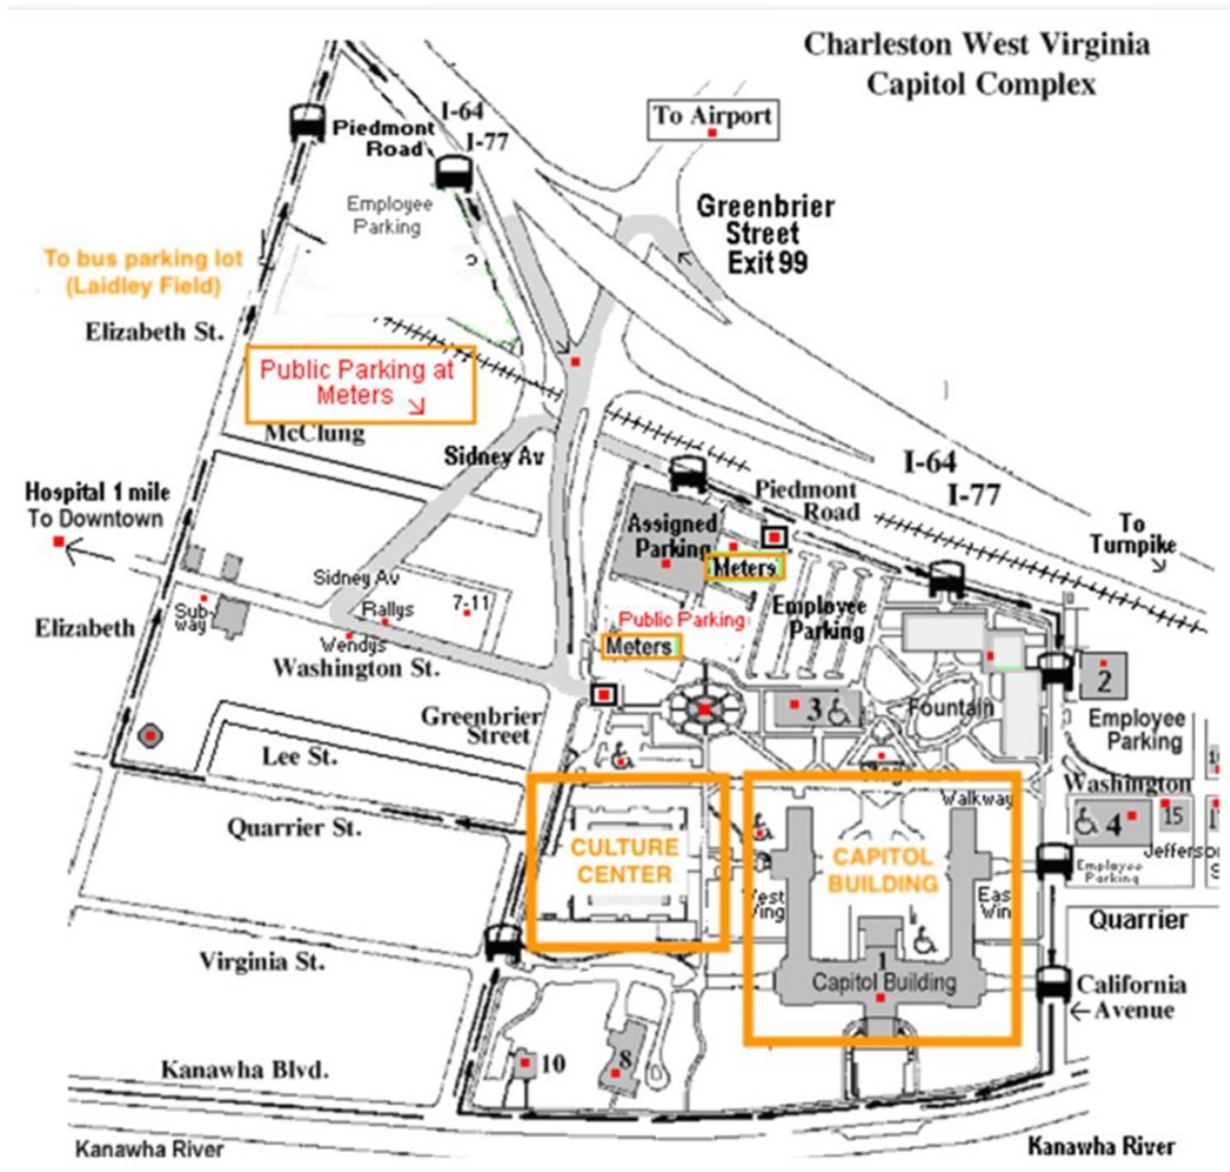

West Virginia Capitol Parking

- **Parking Info: Personal Vehicles**
- Personal vehicles can be parked at Laidley Field.
- A free shuttle service is provided between the Capitol Complex and the Laidley Field parking area. The shuttle departs from Laidley Field, starting at 6:45 a.m. and ending at 5:15 p.m. Each stop is served approximately every 10 -15 minutes. The shuttle does not operate typically between 9:30 a.m. and 11:30 a.m. and 1:45 p.m. and 3:00 p.m.
- If you ride to the Capitol, go to the Capitol entrance across from the Cultural Center to enter the Capitol. The shuttle bus is handicapped accessible.
- For more shuttle information, call the Parking Section at 304-558-3062 or Piedmont Guard House at 304-558-0248.

#WVCAD24