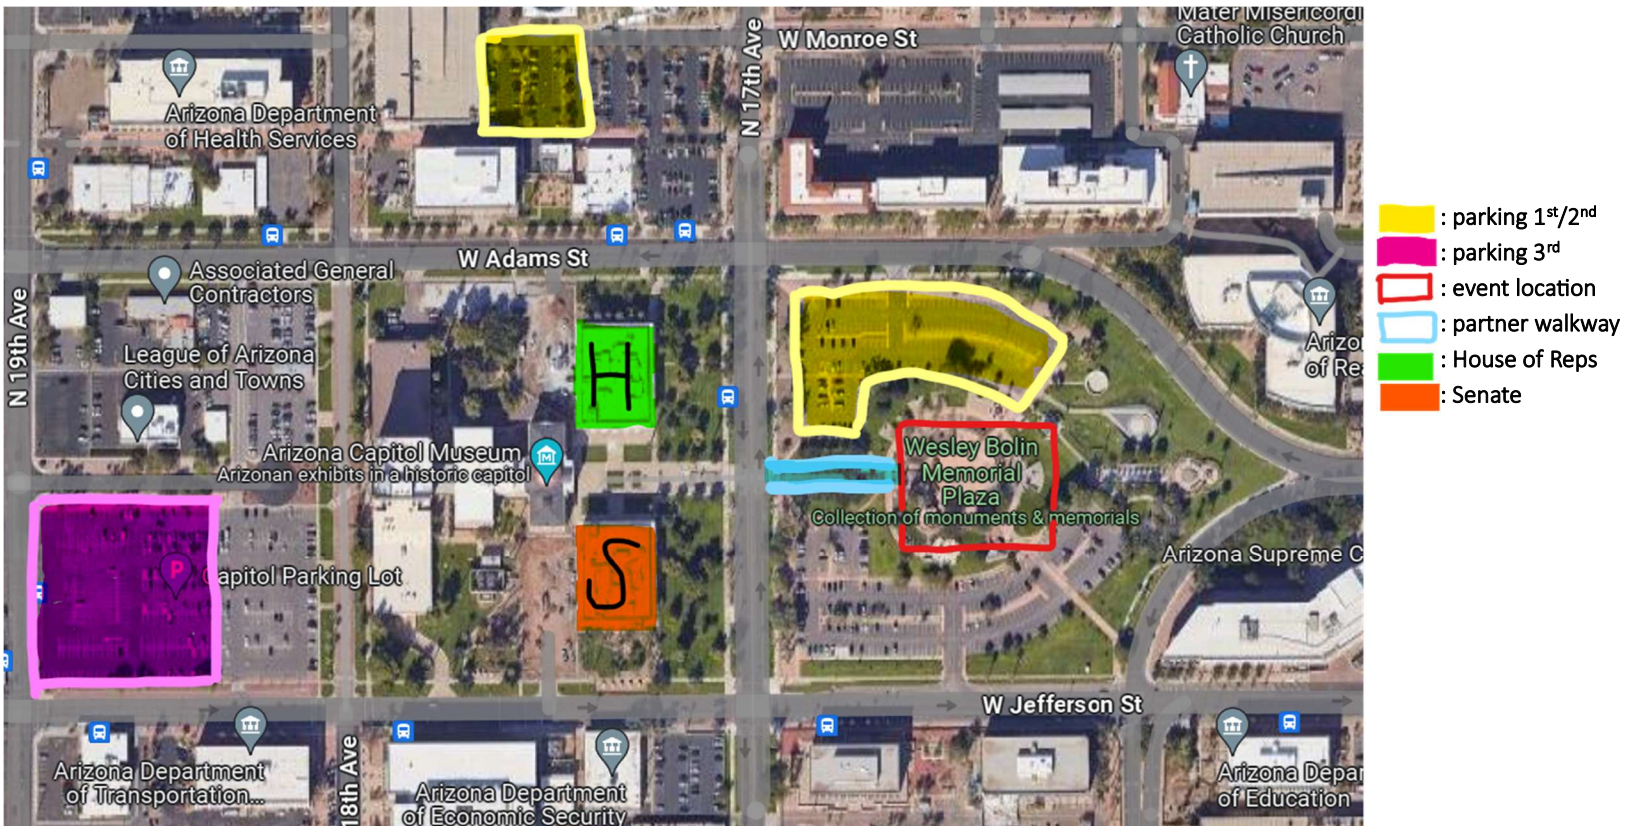

2024 Cancer Action Day

Map and Parking Directions

Wesley Bolin Memorial Plaza, 1700 W Washington St, Phoenix, AZ 85007

Cancer Action Day will be held at Wesley Bolin Memorial Plaza. Parking is available directly next to Wesley Bolin Plaza on the south side of Adams St. If that lot is full there is additional free parking at the AZ Dept. of Health Services lot, on the north side of Adams St., west of 17th Ave. More parking available at the Capitol parking lot on 19th Ave. & Jefferson St. Parking is highlighted in **yellow** & **pink** below:

From I-17 (Northbound or Southbound)

Exit I-17 onto Jefferson Street East on
Jefferson Street (one way)

From I-10 Eastbound

Exit I-10 Eastbound onto I-17 Southbound (truck route)
Exit I-17 Southbound onto Jefferson Street
East on Jefferson Street (one way)

From I-10 Westbound

Exit I-10 Westbound at 19th Avenue
Left (East) on Jefferson Street

From Downtown Phoenix

West on Washington Street (one way)
Stay on Washington as it jogs North to Adams Street